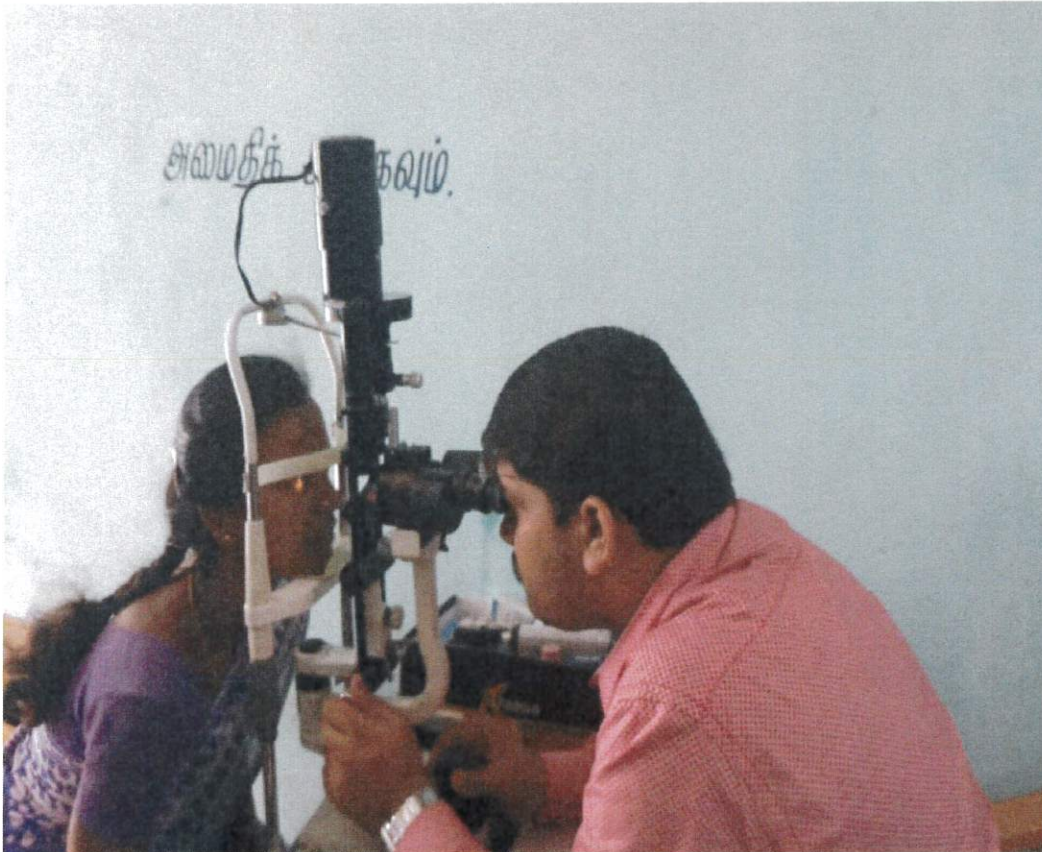

EYE CAMP

Date: 16th of Dec 2017

No. of participants: 200

"The real voyage of discovery consists not in seeking new landscapes, but in having new eyes."
We, the Rotaract Club of Ethiraj College for Women are honored to present to you the free Eye Camp we conducted on 16th December 2017 in the village of Nimilicheri adopted by us earlier this year. *200 people were tested and 60 people who were in dire need of optical help, were sponsored with spectacles. * It was overall an overwhelming experience to help the people of the village make their first step forward toward healthcare.